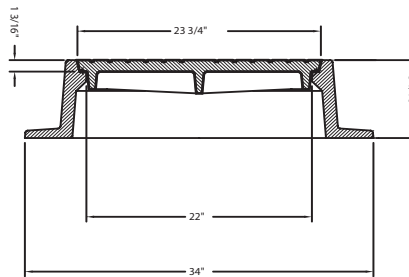

R-1404-AU
Manhole Frame, Solid Lid

NEW

Heavy Duty

Also available with vented lid when specified.

For bolted and gasketed order as **R-1404-AUB**.

R-1404-AUB
Manhole Frame, Bolted & Gasketed Solid Lid

NEW

Heavy Duty

Lid furnished with machined and gasketed horizontal and vertical bearing surfaces.

R-1423-BN
Manhole Frame, Solid Lid

NEW

Heavy Duty

For bolted and gasketed order as **R-1423-BNB**.

R-1423-BNB
Manhole Frame, Bolted & Gasketed Solid Lid