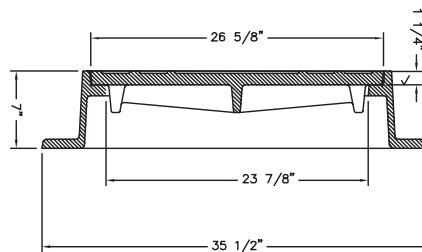

R-1404-AU
Manhole Frame, Solid Lid

NEW

Heavy Duty

Also available with vented lid when specified.

For bolted and gasketed order as **R-1404-AUB**.

R-1404-AUB
Manhole Frame, Bolted & Gasketed Solid Lid

NEW

Heavy Duty

Lid furnished with machined and gasketed horizontal and vertical bearing surfaces.

R-1423-BN
Manhole Frame, Solid Lid

NEW

Heavy Duty

For bolted and gasketed order as **R-1423-BNB**.

R-1423-BNB
Manhole Frame, Bolted & Gasketed Solid Lid