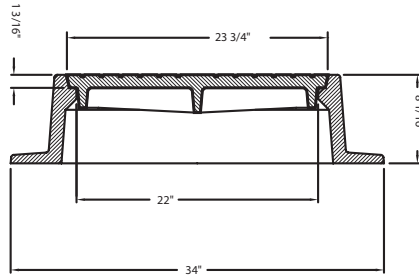

R-1404-AU
Manhole Frame, Solid Lid

NEW

Heavy Duty

Also available with vented lid when specified.

For bolted and gasketed order as **R-1404-AUB**.

R-1404-AUB
Manhole Frame, Bolted & Gasketed Solid Lid

NEW

Heavy Duty

Lid furnished with machined and gasketed horizontal and vertical bearing surfaces.

R-1423-BN
Manhole Frame, Solid Lid

NEW

Heavy Duty

For bolted and gasketed order as **R-1423-BNB**.

R-1423-BNB
Manhole Frame, Bolted & Gasketed Solid Lid